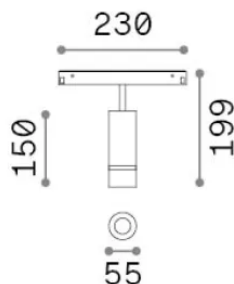

General info

Technical - Systems

Ean	8021696340197
Item	EGO TRACK 10W 20°-40° ZOOM 4000K ON-OFF BK
Installation	Systems
Warranty	5 years
Gross weight	0.61 kg
Volume	0.003536 m ³

Technical info

Net weight	0.46 kg
Insulation class	III
Protection index	IP20
Compliance	CE
Operating temperature	0° ~ +40 °C
Dimmer	Non-dimmable, On-Off
Power output	48 V DC
Power supply	Required, remoted, not included NO

Source info

Integrated source	Integrated LED module
Replaceable source	Replaceable (by qualified operators only)
Power	10 W
Emission	Direct
Max consumption	max 10 W
Features LED	LED COB CITIZEN
CCT LED	4000 K
Duration LED (t. 25°C)	50000 h
CRI	> 90
SDCM	3
Light beam	20-40°
Light beam flux	950 lm
Useful light flux	810 lm
Photobiological risk	1