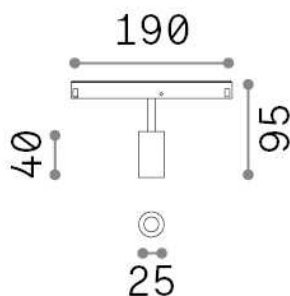

General info

Technical - Systems

Ean	8021696303666
Item	EGO TRACK SINGLE 03W 3000K 1-10V BK
Installation	Systems
Guarantee	5 years
Gross weight	0.16 kg
Volume	0.001555 m ³

Technical info

Net weight	0.1 kg
Insulation class	III
Protection index	IP20
Compliance	CE
Operating temperature	0° ~ +40 °C
Dimmer	1, 1-10V
Power output	48 V DC
Power supply	Required, remoted, not included NO
Adjustability	vert. 0°-90° , orizz. 0°-335°
Accessories not included	Honeycomb filter, Ego profile

Source info

Integrated source	Integrated LED module
Replaceable source	Replaceable (by qualified operators only)
Power	3 W
Emission	Direct
Max consumption	max 3,00 W
Features LED	LED SMD OSRAM
CCT LED	3000 K
Duration LED (t. 25°c)	50000 h
CRI	> 90
SDCM	3
Light beam	30°
Light beam flux	200 lm
Useful light flux	180 lm
Photobiological risk	2
Standby power	< 0.50 W