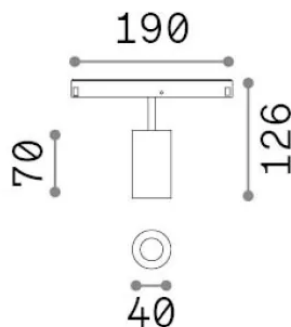

## Technical - Systems

<b>Ean</b>	8021696340364
<b>Item</b>	EGO TRACK SINGLE 08W 2700K DALI BK
<b>Installation</b>	Systems
<b>Warranty</b>	5 years
<b>Gross weight</b>	0.33 kg
<b>Volume</b>	0.001734 m <sup>3</sup>

## Technical info

<b>Net weight</b>	0.18 kg
<b>Insulation class</b>	III
<b>Protection index</b>	IP20
<b>Compliance</b>	CE
<b>Operating temperature</b>	0° ~ +40 °C
<b>Dimmer</b>	1, DALI
<b>Power output</b>	48 V DC
<b>Power supply</b>	Required, remoted, not included NO
<b>Accessories not included</b>	Narrow or Wide beam optics, Honeycomb filters, Ego profile