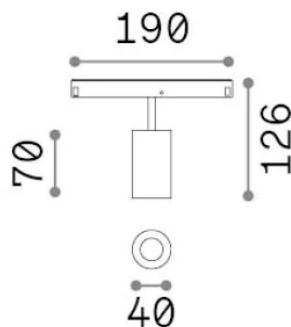

## Technical - Systems

<b>Ean</b>	8021696340388
<b>Item</b>	EGO TRACK SINGLE 08W 2700K ON-OFF BK
<b>Installation</b>	Systems
<b>Warranty</b>	5 years
<b>Gross weight</b>	0.33 kg
<b>Volume</b>	0.001734 m <sup>3</sup>

## Technical info

<b>Net weight</b>	0.18 kg
<b>Insulation class</b>	III
<b>Protection index</b>	IP20
<b>Compliance</b>	CE
<b>Operating temperature</b>	0° ~ +40 °C
<b>Dimmer</b>	Non-dimmable, On-Off
<b>Power output</b>	48 V DC
<b>Power supply</b>	Required, remoted, not included NO
<b>Accessories not included</b>	Narrow or Wide beam optics, Honeycomb filters, Ego profile