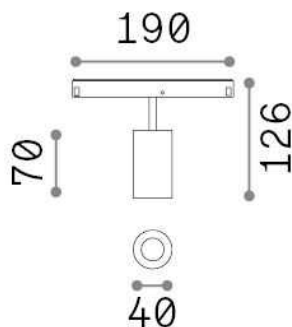

General info

Technical - Systems

Ean	8021696282046
Item	EGO TRACK SINGLE 08W 3000K ON-OFF GD
Installation	Systems
Guarantee	5 years
Gross weight	0.35 kg
Volume	0.004092 m ³

Technical info

Net weight	0.15 kg
Insulation class	III
Protection index	IP20
Compliance	CE
Operating temperature	0° ~ +40 °C
Dimmer	NO, On-Off
Power output	48 V DC
Power supply	Required, remoted, not included NO
Adjustability	vert. 0°-90° , orizz. 0°-335°
Accessories not included	Honeycomb filter, Ego profile

Source info

Integrated source	Integrated LED module
Replaceable source	Replaceable (by qualified operators only)
Power	8 W
Emission	Direct
Max consumption	max 8,00 W
Features LED	LED COB CITIZEN
CCT LED	3000 K
Duration LED (t. 25°c)	50000 h
CRI	> 90
SDCM	3
Light beam	30°
Light beam flux	850 lm
Useful light flux	750 lm
Photobiological risk	1