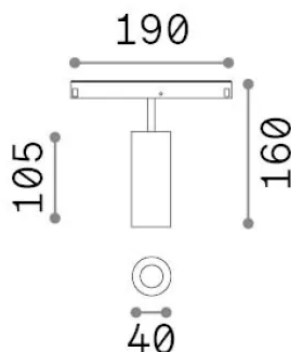

General info

Technical - Systems

Ean	8021696340401
Item	EGO TRACK SINGLE 12W 2700K DALI BK
Installation	Systems
Warranty	5 years
Gross weight	0.35 kg
Volume	0.001734 m ³

Technical info

Net weight	0.2 kg
Insulation class	III
Protection index	IP20
Compliance	CE
Operating temperature	0° ~ +40 °C
Dimmer	1, DALI
Power output	48 V DC
Power supply	Required, remoted, not included NO
Accessories not included	Narrow or Wide beam optics, Honeycomb filters, Ego profile

Source info

Integrated source	Integrated LED module
Replaceable source	Replaceable (by qualified operators only)
Power	12 W
Emission	Direct
Max consumption	max 12 W
Features LED	LED COB CITIZEN
CCT LED	2700 K
Duration LED (t. 25°C)	50000 h
CRI	> 90
SDCM	3
Light beam	30°
Light beam flux	1050 lm
Useful light flux	760 lm
Photobiological risk	1
Standby power	< 0.50 W