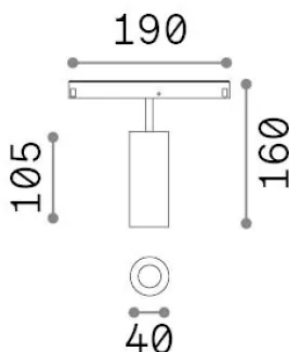

General info

Technical - Systems

Ean	8021696340425
Item	EGO TRACK SINGLE 12W 2700K ON-OFF BK
Installation	Systems
Warranty	5 years
Gross weight	0.35 kg
Volume	0.001734 m ³

Technical info

Net weight	0.2 kg
Insulation class	III
Protection index	IP20
Compliance	CE
Operating temperature	0° ~ +40 °C
Dimmer	Non-dimmable, On-Off
Power output	48 V DC
Power supply	Required, remoted, not included NO
Accessories not included	Narrow or Wide beam optics, Honeycomb filters, Ego profile

Source info

Integrated source	Integrated LED module
Replaceable source	Replaceable (by qualified operators only)
Power	12 W
Emission	Direct
Max consumption	max 12 W
Features LED	LED COB CITIZEN
CCT LED	2700 K
Duration LED (t. 25°C)	50000 h
CRI	> 90
SDCM	3
Light beam	30°
Light beam flux	1050 lm
Useful light flux	760 lm
Photobiological risk	1