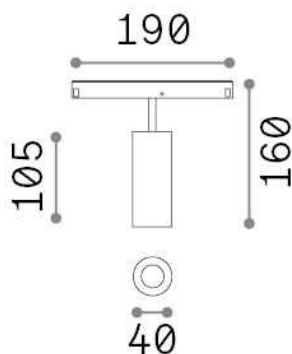

## Technical - Systems

<b>Ean</b>	8021696286440
<b>Item</b>	EGO TRACK SINGLE 12W 3000K DALI WH
<b>Installation</b>	Systems
<b>Guarantee</b>	5 years
<b>Gross weight</b>	0.22 kg
<b>Volume</b>	0.004092 m <sup>3</sup>

## Technical info

<b>Net weight</b>	0.19 kg
<b>Insulation class</b>	III
<b>Protection index</b>	IP20
<b>Compliance</b>	CE
<b>Operating temperature</b>	0° ~ +40 °C
<b>Dimmer</b>	1, DALI
<b>Power output</b>	48 V DC
<b>Power supply</b>	Required, remoted, not included NO
<b>Adjustability</b>	vert. 0°-90° , orizz. 0°-335°
<b>Accessories not included</b>	Honeycomb filter, Ego profile