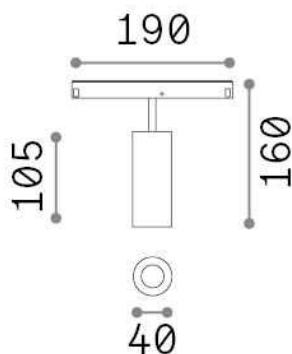

## Technical - Systems

<b>Ean</b>	8021696321943
<b>Item</b>	EGO TRACK SINGLE 12W 4000K DALI BK
<b>Installation</b>	Systems
<b>Guarantee</b>	5 years
<b>Gross weight</b>	0.29 kg
<b>Volume</b>	0.001734 m <sup>3</sup>

## Technical info

<b>Net weight</b>	0.19 kg
<b>Insulation class</b>	III
<b>Protection index</b>	IP20
<b>Compliance</b>	CE
<b>Operating temperature</b>	0° ~ +40 °C
<b>Dimmer</b>	1, DALI
<b>Power output</b>	48 V DC
<b>Power supply</b>	Required, remoted, not included NO
<b>Adjustability</b>	vert. 0°-90° , orizz. 0°-335°
<b>Accessories not included</b>	Honeycomb filter, Ego profile