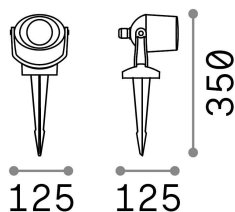

General info

Outdoor - Spotlights

Ean	8021696120201
Item	ELIO PR1 NERO
Installation	Spotlights
Guarantee	5 years
Gross weight	0.43 kg
Volume	0.002662 m ³

Technical info

Net weight	0.36 kg
Insulation class	II
Protection index	IP66
Compliance	CE
Operating temperature	-15° ~ +45 °C
Dimmer	Determined by the light bulb
Power output	220-240 V AC
Power supply	Not required
Load resistance	IK10
Adjustability	YES

Source info

Integrated source	Light bulb (included, settable CCT 2700 / 4000 K)
Repleaceable source	Replaceable
Power	GU10 max 1 x 6 W
Emission	Direct
Max consumption	-
Bulb included	1 - E14 OLIVA 4W 3000K CRI80 SATIN