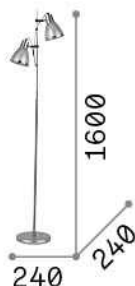

General info

Indoor - Floor lamps

Ean	8021696042794
Item	ELVIS PT2 ARGENTO
Installation	Floor lamps
Guarantee	5 years
Gross weight	4.1 kg
Volume	0.02765 m³

Technical info

Net weight	3.6 kg
Insulation class	II
Protection index	IP20
Compliance	CE
Operating temperature	0° ~ +40 °C
Dimmer	NO
Power output	220-240 V AC Integrated switch button
Power supply	Not required
Adjustability	YES

Source info

Integrated source	Light bulb (not included)
Replaceable source	No
Power	E27 max 2 x 60 W
Emission	Direct
Max consumption	-