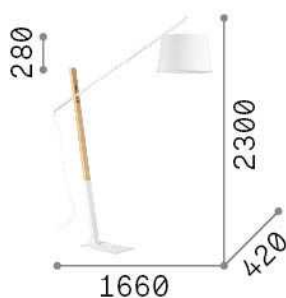

General info

Indoor - Floor lamps

| | |
|---------------------|--------------------|
| Ean | 8021696207582 |
| Item | EMINENT PT1 BIANCO |
| Installation | Floor lamps |
| Guarantee | 5 years |
| Gross weight | 10.61 kg |
| Volume | - |

Technical info

| | |
|------------------------------|--|
| Net weight | 10.61 kg |
| Insulation class | II |
| Protection index | IP20 |
| Compliance | CE |
| Operating temperature | 0° ~ +40 °C |
| Dimmer | NO |
| Power output | 220-240 V AC Integrated switch button |
| Power supply | Not required |