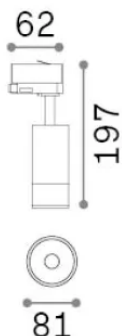

General info

Technical - Spotlights and Tracks

Ean	8021696337579
Item	EOS TR 1-PHASE 15W 3000K ON-OFF BK
Installation	Spotlights and Tracks
Warranty	5 years
Gross weight	0.66 kg
Volume	0.003675 m ³

Technical info

Source info

Integrated source	Integrated LED module
Replaceable source	Replaceable (by qualified operators only)
Power	15 W
Emission	Direct
Max consumption	max 15 W
Features LED	LED COB BRIDGELUX
CCT LED	3000 K
Duration LED (t. 25°C)	50000 h
CRI	> 90
SDCM	3
Light beam	20-55°
Light beam flux	1700 lm
Useful light flux	1300 lm
Photobiological risk	1