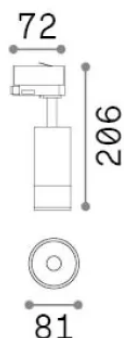

## Technical - Spotlights and Tracks

<b>Ean</b>	8021696342740
<b>Item</b>	EOS TR 1-PHASE 25W 3000K ON-OFF BK
<b>Installation</b>	Spotlights and Tracks
<b>Warranty</b>	5 years
<b>Gross weight</b>	1 kg
<b>Volume</b>	0.004718 m <sup>3</sup>