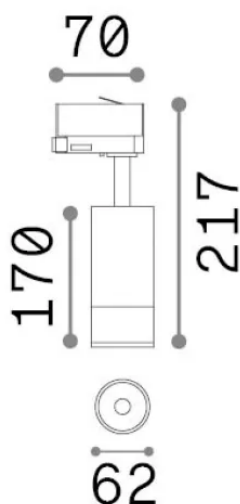

## Technical - Spotlights and Tracks

Ean	8021696340791
Item	EOS TR 3-PHASE 15W 2700K ON-OFF BK
Installation	Spotlights and Tracks
Warranty	5 years
Gross weight	0.67 kg
Volume	0.003675 m <sup>3</sup>