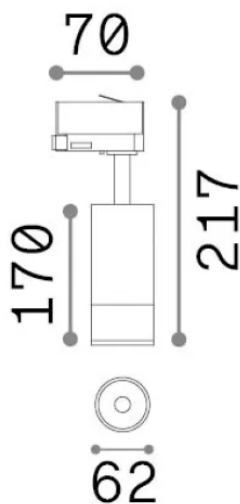

General info

Technical - Spotlights and Tracks

Ean	8021696340807
Item	EOS TR 3-PHASE 15W 2700K ON-OFF WH
Installation	Spotlights and Tracks
Warranty	5 years
Gross weight	0.67 kg
Volume	0.003675 m ³

Technical info

Source info

Integrated source	Integrated LED module
Replaceable source	Replaceable (by qualified operators only)
Power	15 W
Emission	Direct
Max consumption	max 15 W
Features LED	LED COB BRIDGELUX
CCT LED	2700 K
Duration LED (t. 25°C)	50000 h
CRI	> 90
SDCM	3
Light beam	20-55°
Light beam flux	1650 lm
Useful light flux	1250 lm
Photobiological risk	1