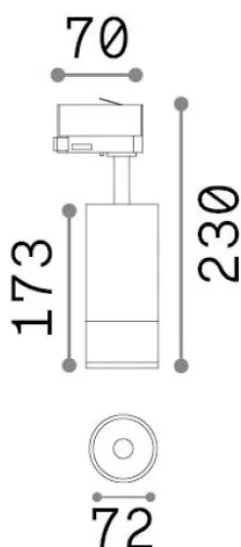

## Technical - Spotlights and Tracks

Ean	8021696340814
Item	EOS TR 3-PHASE 25W 2700K ON-OFF BK
Installation	Spotlights and Tracks
Warranty	5 years
Gross weight	1 kg
Volume	0.004718 m <sup>3</sup>