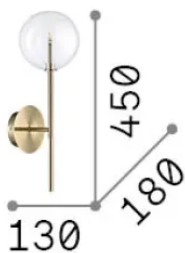

General info

Indoor - Wall lamps

Ean	8021696345321
Item	EQUINOXE AP1 AMBRA SFUMATO
Installation	Wall lamps
Warranty	5 years
Gross weight	0.74 kg
Volume	0.014513 m ³

Technical info

Net weight	0.6 kg
Insulation class	I
Protection index	IP20
Compliance	CE
Operating temperature	0° ~ +40 °C
Dimmer	Non-dimmable, On-Off
Power output	220-240 V AC 50/60 Hz
Power supply	In-built, included Replaceable (by qualified operators only), electronic

Source info

Integrated source	Light bulb (included)
Replaceable source	Replaceable
Power	G4 max 1 x 2 W
Emission	Diffuse
Max consumption	-
Bulb included	222257 G4 2.0W 3000K CRI80
Recommended bulb	222257 G4 2.0W 3000K CRI80