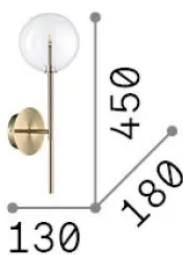

General info

Indoor - Wall lamps

Ean	8021696345338
Item	EQUINOXE AP1 FUME' SFUMATO
Installation	Wall lamps
Warranty	5 years
Gross weight	0.74 kg
Volume	0.014513 m ³

Technical info

Net weight	0.6 kg
Insulation class	I
Protection index	IP20
Compliance	CE
Operating temperature	0° ~ +40 °C
Dimmer	Non-dimmable, On-Off
Power output	220-240 V AC 50/60 Hz
Power supply	In-built, included Replaceable (by qualified operators only), electronic

Source info

Integrated source	Light bulb (included)
Replaceable source	Replaceable
Power	G4 max 1 x 2 W
Emission	Diffuse
Max consumption	-
Bulb included	222257 G4 2.0W 3000K CRI80
Recommended bulb	222257 G4 2.0W 3000K CRI80