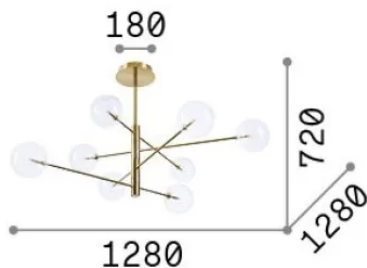

Source info

Integrated source	Light bulb (included)
Replaceable source	Replaceable
Power	G4 max 8 x 2 W
Emission	Diffuse
Max consumption	-
Bulb included	222257 G4 2.0W 3000K CRI80
Recommended bulb	222257 G4 2.0W 3000K CRI80