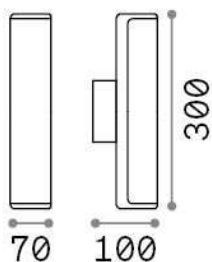

General info

Outdoor - Wall lamps

Ean	8021696319810
Item	ETERE AP BIANCO 3000K
Installation	Wall lamps
Guarantee	5 years
Gross weight	0.7 kg
Volume	0.002733 m ³

Technical info

Net weight	0.59 kg
Insulation class	I
Protection index	IP44
Compliance	CE
Operating temperature	-15° ~ +45 °C
Dimmer	NO, On-Off
Power output	220-240 V AC 50/60 Hz
Power supply	In-built, included Replaceable (by qualified operators only), electronic

Source info

Integrated source	Integrated LED module
Replaceable source	No
Power	9,5 W
Emission	Direct
Max consumption	max 9,50 W
Features LED	LED SMD
CCT LED	3000 K
Duration LED (t. 25°C)	25000 h
CRI	> 80
Light beam	-
Light beam flux	1150 lm
Useful light flux	850 lm