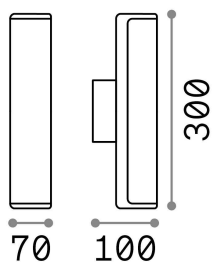

## Outdoor - Wall lamps

<b>Ean</b>	8021696246949
<b>Item</b>	ETERE AP COFFEE 4000K
<b>Installation</b>	Wall lamps
<b>Guarantee</b>	5 years
<b>Gross weight</b>	0.7 kg
<b>Volume</b>	0.002733 m <sup>3</sup>

## Source info

<b>Integrated source</b>	Integrated LED module
<b>Replaceable source</b>	No
<b>Power</b>	9,5 W
<b>Emission</b>	Direct
<b>Max consumption</b>	max 9,50 W
<b>Features LED</b>	LED SMD
<b>CCT LED</b>	4000 K
<b>Duration LED (t. 25°C)</b>	25000 h
<b>CRI</b>	> 80
<b>Light beam</b>	-
<b>Light beam flux</b>	1350 lm
<b>Useful light flux</b>	990 lm