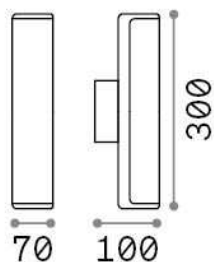

General info

Outdoor - Wall lamps

Ean	8021696322179
Item	ETERE AP GRIGIO 3000K
Installation	Wall lamps
Guarantee	5 years
Gross weight	0.7 kg
Volume	0.002733 m ³

Technical info

Net weight	0.59 kg
Insulation class	I
Protection index	IP44
Compliance	CE
Operating temperature	-15° ~ +45 °C
Dimmer	NO, On-Off
Power output	220-240 V AC 50/60 Hz
Power supply	In-built, included Replaceable (by qualified operators only), electronic

Source info

Integrated source	Integrated LED module
Replaceable source	No
Power	9,5 W
Emission	Direct
Max consumption	max 9,50 W
Features LED	LED SMD
CCT LED	3000 K
Duration LED (t. 25°C)	25000 h
CRI	> 80
Light beam	-
Light beam flux	1150 lm
Useful light flux	850 lm