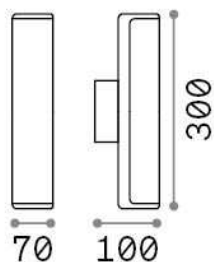

General info

Outdoor - Wall lamps

Ean	8021696322193
Item	ETERE AP NERO 3000K
Installation	Wall lamps
Guarantee	5 years
Gross weight	0.7 kg
Volume	0.002733 m ³

Technical info

Net weight	0.59 kg
Insulation class	I
Protection index	IP44
Compliance	CE
Operating temperature	-15° ~ +45 °C
Dimmer	NO, On-Off
Power output	220-240 V AC 50/60 Hz
Power supply	In-built, included Replaceable (by qualified operators only), electronic

Source info

Integrated source	Integrated LED module
Replaceable source	No
Power	9,5 W
Emission	Direct
Max consumption	max 9,50 W
Features LED	LED SMD
CCT LED	3000 K
Duration LED (t. 25°C)	25000 h
CRI	> 80
Light beam	-
Light beam flux	1150 lm
Useful light flux	850 lm