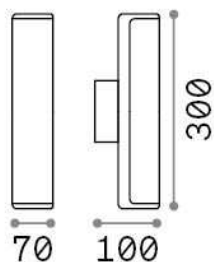

## Outdoor - Wall lamps

<b>Ean</b>	8021696322209
<b>Item</b>	ETERE AP NERO 4000K
<b>Installation</b>	Wall lamps
<b>Guarantee</b>	5 years
<b>Gross weight</b>	0.7 kg
<b>Volume</b>	0.002733 m <sup>3</sup>

## Source info

<b>Integrated source</b>	Integrated LED module
<b>Replaceable source</b>	No
<b>Power</b>	9,5 W
<b>Emission</b>	Direct
<b>Max consumption</b>	max 9,50 W
<b>Features LED</b>	LED SMD
<b>CCT LED</b>	4000 K
<b>Duration LED (t. 25°C)</b>	25000 h
<b>CRI</b>	> 80
<b>Light beam</b>	-
<b>Light beam flux</b>	1350 lm
<b>Useful light flux</b>	990 lm