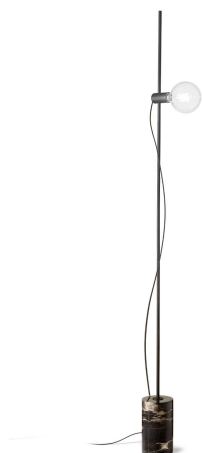

General info

Indoor - Floor lamps

Ean	8021696295213
Item	EVA PT1 NERO
Installation	Floor lamps
Guarantee	5 years
Gross weight	9.07 kg
Volume	0.068 m ³

Technical info

Net weight	8.5 kg
Insulation class	II
Protection index	IP20
Compliance	CE
Operating temperature	0° ~ +40 °C
Dimmer	NO
Power output	220-240 V AC 50/60 Hz Integrated switch button
Power supply	Not required

Source info

Integrated source	Light bulb (not included)
Replaceable source	No
Power	E27 max 1 x 60 W
Emission	Diffuse
Max consumption	-