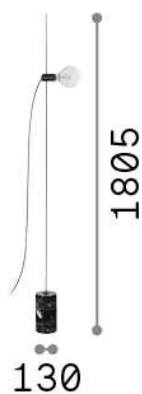

General info

Indoor - Floor lamps

Ean	8021696295213
Item	EVA PT1 NERO
Installation	Floor lamps
Guarantee	5 years
Gross weight	9.07 kg
Volume	0.068 m ³

Technical info

Net weight	8.5 kg
Insulation class	II
Protection index	IP20
Compliance	CE
Operating temperature	0° ~ +40 °C
Dimmer	NO
Power output	220-240 V AC 50/60 Hz Integrated switch button
Power supply	Not required

Source info

Integrated source	Light bulb (not included)
Replaceable source	No
Power	E27 max 1 x 60 W
Emission	Diffuse
Max consumption	-