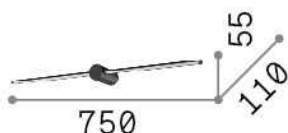

General info

Indoor - Wall lamps

Ean	8021696310138
Item	FILO AP D075 BIANCO
Installation	Wall lamps
Guarantee	5 years
Gross weight	0.92 kg
Volume	0.009295 m ³

Technical info

Net weight	0.5 kg
Insulation class	II
Protection index	IP44
Compliance	CE
Operating temperature	0° ~ +40 °C
Dimmer	NO, On-Off
Power output	220-240 V AC 50/60 Hz
Power supply	In-built, included Replaceable (by qualified operators only), electronic

Source info

Integrated source	Integrated LED module
Replaceable source	No
Power	LED 13 W
Emission	Direct
Max consumption	max 12,50 W
Features LED	LED SMD
CCT LED	3000 K
Duration LED (t. 25°C)	20000 h
CRI	> 80
Light beam flux	1450 lm
Useful light flux	490 lm
Photobiological risk	1
Bulb included	1 - E14 OLIVA 4W 3000K CRI80 SATIN