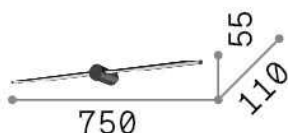

General info

Indoor - Wall lamps

Ean	8021696310145
Item	FILO AP D075 NERO
Installation	Wall lamps
Guarantee	5 years
Gross weight	0.93 kg
Volume	0.009295 m ³

Technical info

Net weight	0.5 kg
Insulation class	II
Protection index	IP44
Compliance	CE
Operating temperature	0° ~ +40 °C
Dimmer	NO, On-Off
Power output	220-240 V AC 50/60 Hz
Power supply	In-built, included Replaceable (by qualified operators only), electronic

Source info

Integrated source	Integrated LED module
Replaceable source	No
Power	LED 13 W
Emission	Direct
Max consumption	max 12,50 W
Features LED	LED SMD
CCT LED	3000 K
Duration LED (t. 25°C)	20000 h
CRI	> 80
Light beam flux	1450 lm
Useful light flux	450 lm
Photobiological risk	1
Bulb included	1 - E14 OLIVA 4W 3000K CRI80 SATIN