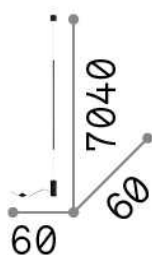

General info

Indoor - Wall lamps

Ean	8021696301075
Item	FILO PT OTTONE
Installation	Wall lamps
Guarantee	5 years
Gross weight	1.67 kg
Volume	0.012403 m ³

Technical info

Net weight	1.2 kg
Insulation class	II
Protection index	IP20
Compliance	CE
Operating temperature	0° ~ +40 °C
Dimmer	NO, On-Off
Power output	220-240 V AC 50/60 Hz Integrated switch button
Power supply	In-built, included Replaceable (by qualified operators only), electronic

Source info

Integrated source	Integrated LED module
Replaceable source	No
Power	LED 15 W
Emission	Direct Asymmetrical
Max consumption	max 15,00 W
Features LED	LED SMD
CCT LED	3000 K
Duration LED (t. 25°C)	20000 h
CRI	> 80
Light beam flux	1900 lm
Useful light flux	1550 lm
Photobiological risk	1
Bulb included	1 - E14 OLIVA 4W 3000K CRI80 SATIN