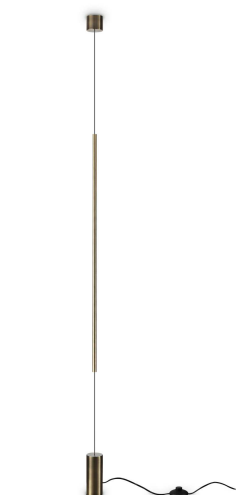

General info

Indoor - Wall lamps

Ean	8021696301075
Item	FILO PT OTTONE
Installation	Wall lamps
Guarantee	5 years
Gross weight	1.67 kg
Volume	0.012403 m ³

Technical info

Net weight	1.2 kg
Insulation class	II
Protection index	IP20
Compliance	CE
Operating temperature	0° ~ +40 °C
Dimmer	NO, On-Off
Power output	220-240 V AC 50/60 Hz Integrated switch button
Power supply	In-built, included Replaceable (by qualified operators only), electronic

Source info

Integrated source	Integrated LED module
Replaceable source	No
Power	LED 15 W
Emission	Direct Asymmetrical
Max consumption	max 15,00 W
Features LED	LED SMD
CCT LED	3000 K
Duration LED (t. 25°C)	20000 h
CRI	> 80
Light beam flux	1900 lm
Useful light flux	1550 lm
Photobiological risk	1
Bulb included	1 - E14 OLIVA 4W 3000K CRI80 SATIN