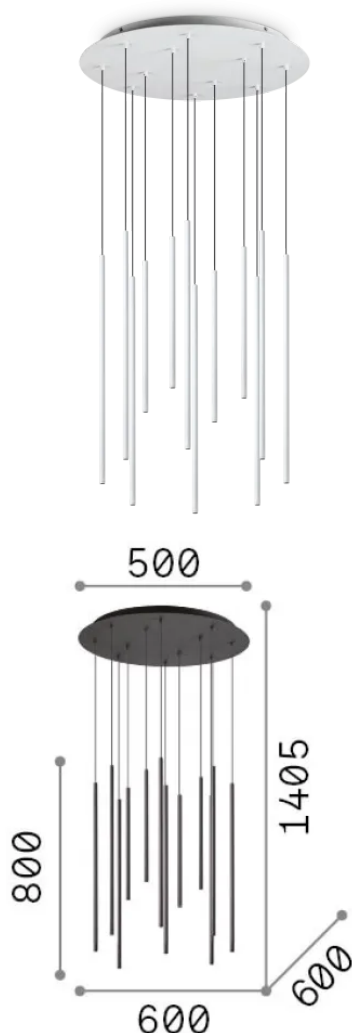

General info

Indoor - Suspensions

Ean	8021696263441
Item	FILO SP12 BIANCO 3000K
Installation	Suspensions
Warranty	5 years
Gross weight	10.4 kg
Volume	0.059771 m ³

Technical info

Net weight	8.6 kg
Insulation class	I
Protection index	IP20
Compliance	CE
Operating temperature	0° ~ +40 °C
Dimmer	Non-dimmable, On-Off
Power output	220-240 V AC 50/60 Hz
Power supply	In-built, included Replaceable (by qualified operators only), electronic

Source info

Integrated source	Integrated LED module
Replaceable source	Replaceable (by qualified operators only)
Power	LED 19 W
Emission	Direct
Max consumption	max 19 W
Features LED	LED SMD
CCT LED	3000 K
Duration LED (t. 25°C)	20000 h
CRI	> 90
SDCM	3
Light beam	45°
Light beam flux	2100 lm
Useful light flux	1560 lm
Photobiological risk	2