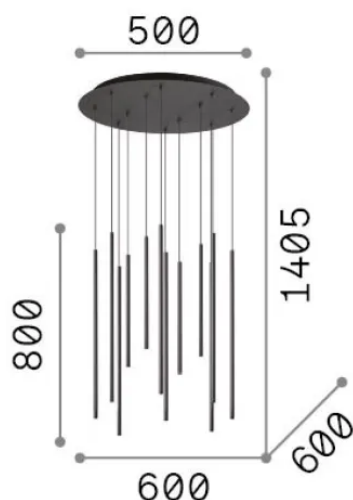

General info

Indoor - Suspensions

Ean	8021696341095
Item	FILO SP12 NERO 2700K
Installation	Suspensions
Warranty	5 years
Gross weight	10.4 kg
Volume	0.063536 m ³

Technical info

Net weight	8.6 kg
Insulation class	I
Protection index	IP20
Compliance	CE
Operating temperature	0° ~ +40 °C
Dimmer	Non-dimmable, On-Off
Power output	220-240 V AC 50/60 Hz
Power supply	In-built, included Replaceable (by qualified operators only), electronic

Source info

Integrated source	Integrated LED module
Replaceable source	Replaceable (by qualified operators only)
Power	LED 19 W
Emission	Direct
Max consumption	max 19 W
Features LED	LED SMD
CCT LED	2700 K
Duration LED (t. 25°C)	20000 h
CRI	> 90
SDCM	3
Light beam	45°
Light beam flux	2050 lm
Useful light flux	1520 lm
Photobiological risk	2