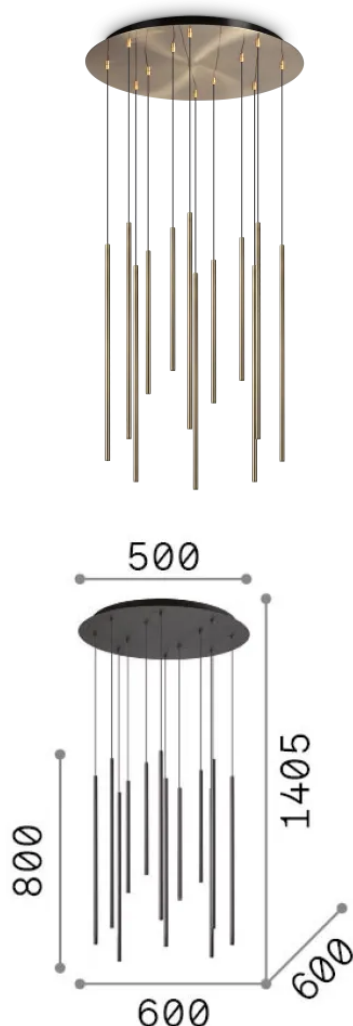

## Indoor - Suspensions

Ean	8021696341101
Item	FILO SP12 OTTONE 2700K
Installation	Suspensions
Warranty	5 years
Gross weight	10.4 kg
Volume	0.063536 m <sup>3</sup>

## Source info

Integrated source	Integrated LED module
Replaceable source	Replaceable (by qualified operators only)
Power	LED 19 W
Emission	Direct
Max consumption	max 19 W
Features LED	LED SMD
CCT LED	2700 K
Duration LED (t. 25°C)	20000 h
CRI	> 90
SDCM	3
Light beam	45°
Light beam flux	2050 lm
Useful light flux	1520 lm
Photobiological risk	2