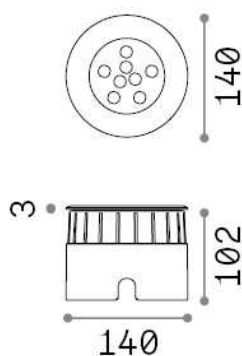

General info

Outdoor - Recessed lights

Ean	8021696255682
Item	FLOOR PT D14
Installation	Recessed lights
Guarantee	5 years
Gross weight	1.11 kg
Volume	0.004874 m ³

Technical info

Net weight	0.96 kg
Insulation class	I
Protection index	IP67
Compliance	CE
Operating temperature	-15° ~ +45 °C
Dimmer	NO, On-Off
Power output	220-240 V AC 50/60 Hz
Power supply	In-built, included NO, electronic
Recessed specifications	Ø 137 - h. ≥ 110
Load resistance	IK10

Source info

Integrated source	Integrated LED module
Replaceable source	No
Power	LED 12 W
Emission	Direct
Max consumption	max 12,00 W
Features LED	LED SMD OSRAM
CCT LED	3000 K
Duration LED (t. 25°C)	25000 h
CRI	> 80
Light beam	30°
Light beam flux	1340 lm
Useful light flux	1000 lm
Bulb included	1 - E14 OLIVA 4W 3000K CRI80 SATIN