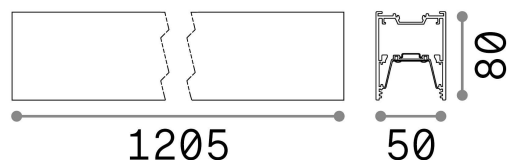

General info

Technical - Systems

Ean	8021696192505
Item	FLUO WIDE 1200 4000K BK
Installation	Systems
Guarantee	5 years
Gross weight	4.88 kg
Volume	0.018311 m ³

Technical info

Net weight	2.89 kg
Insulation class	I
Protection index	IP20
Compliance	CE
Operating temperature	0° ~ +40 °C
Dimmer	NO, On-Off
Power output	220-240 V AC 50/60 Hz
Power supply	In-built, included Replaceable (by qualified operators only), electronic, tridonic
Accessories not included	Mounting kit (suspension, recessed, surface), Dimmable driver, Luminous corner, Structure connector

Source info

Integrated source	Integrated LED module
Replaceable source	Replaceable (by qualified operators only)
Power	27 W
Emission	Direct
Max consumption	max 27,00 W
Features LED	LED SMD SAMSUNG
CCT LED	4000 K
Duration LED (t. 25°C)	50000 h
CRI	> 80
SDCM	3
Light beam	105°
Light beam flux	4050 lm
Useful light flux	2900 lm