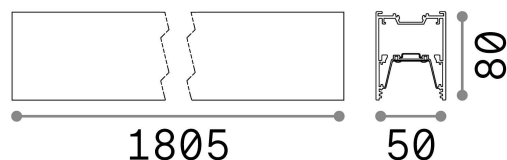

General info

Technical - Systems

Ean	8021696192550
Item	FLUO WIDE 1800 3000K WH
Installation	Systems
Guarantee	5 years
Gross weight	6.64 kg
Volume	0.025675 m ³

Technical info

Net weight	4.42 kg
Insulation class	I
Protection index	IP20
Compliance	CE
Operating temperature	0° ~ +40 °C
Dimmer	NO, On-Off
Power output	220-240 V AC 50/60 Hz
Power supply	In-built, included Replaceable (by qualified operators only), electronic, osram
Accessories not included	Mounting kit (suspension, recessed, surface), Dimmable driver, Luminous corner, Structure connector

Source info

Integrated source	Integrated LED module
Replaceable source	Replaceable (by qualified operators only)
Power	36 W
Emission	Direct
Max consumption	max 36,00 W
Features LED	LED SMD SAMSUNG
CCT LED	3000 K
Duration LED (t. 25°C)	50000 h
CRI	> 80
SDCM	3
Light beam	105°
Light beam flux	5050 lm
Useful light flux	3700 lm