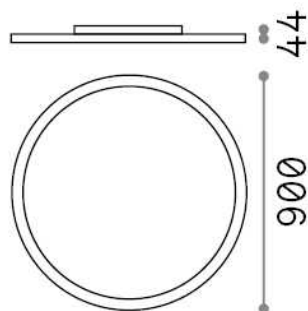

General info

Indoor - Ceiling lamps

Ean	8021696306681
Item	FLY SLIM PL D90 3000K
Installation	Ceiling lamps
Guarantee	5 years
Gross weight	13.67 kg
Volume	0.144788 m ³

Technical info

Net weight	13 kg
Insulation class	I
Protection index	IP40
Compliance	CE
Operating temperature	0° ~ +40 °C
Dimmer	NO, On-Off
Power output	220-240 V AC 50/60 Hz
Power supply	In-built, included Replaceable (by qualified operators only), electronic, tridonic/osram
Accessories not included	Dimmable driver, upright module

Source info

Integrated source	Integrated LED module
Replaceable source	Replaceable (by qualified operators only)
Power	65 W
Emission	Direct
Max consumption	max 65,00 W
Features LED	LED SMD SAMSUNG
CCT LED	3000 K
Duration LED (t. 25°C)	50000 h
CRI	> 80
SDCM	3
Light beam	87°
UGR Maximum	< 19
Light beam flux	9400 lm
Useful light flux	7490 lm
Photobiological risk	1