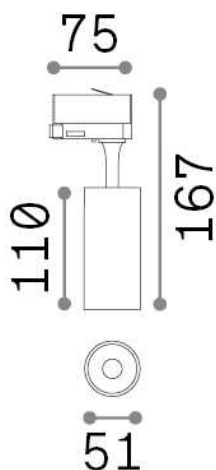

## Technical - Spotlights and Tracks

Ean	8021696250403
Item	FOX 08W CRI80 3000K ON-OFF BK
Installation	Spotlights and Tracks
Guarantee	5 years
Gross weight	1 kg
Volume	0.001485 m <sup>3</sup>