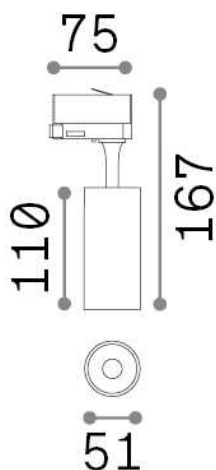

General info

Technical - Spotlights and Tracks

Ean	8021696283920
Item	FOX 08W CRI80 3000K ON-OFF GD
Installation	Spotlights and Tracks
Guarantee	5 years
Gross weight	1 kg
Volume	0.001485 m ³

Technical info

Net weight	0.3 kg
Insulation class	I
Protection index	IP20
Compliance	CE
Operating temperature	0° ~ +40 °C
Dimmer	NO, On-Off
Power output	220-240 V AC 50/60 Hz
Power supply	In-built, included Replaceable (by qualified operators only), electronic
Adjustability	vert. 0°-90° , orizz. 0°-355°
Accessories not included	Single connection on-off, Link on-off profile

Source info

Integrated source	Integrated LED module
Replaceable source	Replaceable (by qualified operators only)
Power	8 W
Emission	Direct
Max consumption	max 8,00 W
Features LED	LED COB BRIDGELUX
CCT LED	3000 K
Duration LED (t. 25°c)	30000 h
CRI	> 80
SDCM	3
Light beam	41°
Light beam flux	1050 lm
Useful light flux	860 lm
Photobiological risk	1