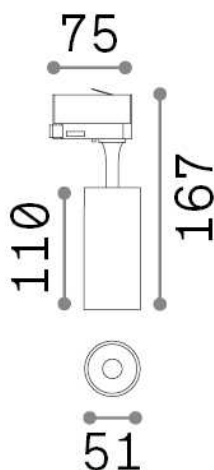

General info

Technical - Spotlights and Tracks

Ean	8021696250410
Item	FOX 08W CRI80 3000K ON-OFF WH
Installation	Spotlights and Tracks
Guarantee	5 years
Gross weight	1 kg
Volume	0.001485 m ³

Technical info

Net weight	0.3 kg
Insulation class	I
Protection index	IP20
Compliance	CE
Operating temperature	0° ~ +40 °C
Dimmer	NO, On-Off
Power output	220-240 V AC 50/60 Hz
Power supply	In-built, included Replaceable (by qualified operators only), electronic
Adjustability	vert. 0°-90° , orizz. 0°-355°
Accessories not included	Single connection on-off, Link on-off profile

Source info

Integrated source	Integrated LED module
Replaceable source	Replaceable (by qualified operators only)
Power	8 W
Emission	Direct
Max consumption	max 8,00 W
Features LED	LED COB BRIDGELUX
CCT LED	3000 K
Duration LED (t. 25°c)	30000 h
CRI	> 80
SDCM	3
Light beam	41°
Light beam flux	1050 lm
Useful light flux	860 lm
Photobiological risk	1