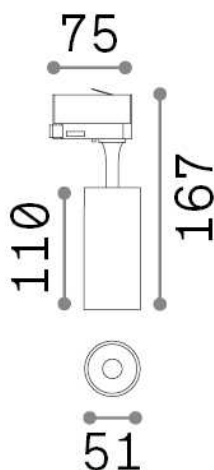

## Technical - Spotlights and Tracks

<b>Ean</b>	8021696271453
<b>Item</b>	FOX 08W CRI80 4000K ON-OFF WH
<b>Installation</b>	Spotlights and Tracks
<b>Guarantee</b>	5 years
<b>Gross weight</b>	1 kg
<b>Volume</b>	0.001485 m <sup>3</sup>

## Technical info

<b>Net weight</b>	0.3 kg
<b>Insulation class</b>	I
<b>Protection index</b>	IP20
<b>Compliance</b>	CE
<b>Operating temperature</b>	0° ~ +40 °C
<b>Dimmer</b>	NO, On-Off
<b>Power output</b>	220-240 V AC 50/60 Hz
<b>Power supply</b>	In-built, included Replaceable (by qualified operators only), electronic
<b>Adjustability</b>	vert. 0°-90° , orizz. 0°-355°
<b>Accessories not included</b>	Single connection on-off, Link on-off profile