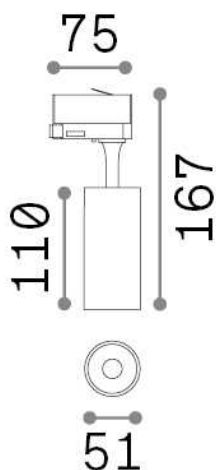

### Technical - Spotlights and Tracks

<b>Ean</b>	8021696285351
<b>Item</b>	FOX 08W CRI90 3000K ON-OFF BK
<b>Installation</b>	Spotlights and Tracks
<b>Guarantee</b>	5 years
<b>Gross weight</b>	1 kg
<b>Volume</b>	0.001485 m <sup>3</sup>

## Technical info

<b>Net weight</b>	0.3 kg
<b>Insulation class</b>	I
<b>Protection index</b>	IP20
<b>Compliance</b>	CE
<b>Operating temperature</b>	0° ~ +40 °C
<b>Dimmer</b>	NO, On-Off
<b>Power output</b>	220-240 V AC 50/60 Hz
<b>Power supply</b>	In-built, included Replaceable (by qualified operators only), electronic
<b>Adjustability</b>	vert. 0°-90° , orizz. 0°-355°
<b>Accessories not included</b>	Single connection on-off, Link on-off profile