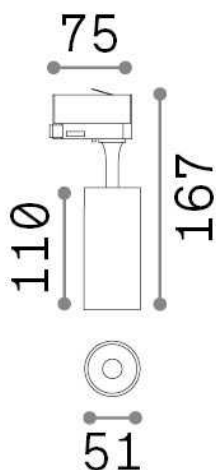

General info

Technical - Spotlights and Tracks

Ean	8021696322322
Item	FOX 08W CRI90 4000K ON-OFF BK
Installation	Spotlights and Tracks
Guarantee	5 years
Gross weight	1 kg
Volume	0.001485 m ³

Technical info

Net weight	0.3 kg
Insulation class	I
Protection index	IP20
Compliance	CE
Operating temperature	0° ~ +40 °C
Dimmer	NO, On-Off
Power output	220-240 V AC 50/60 Hz
Power supply	In-built, included Replaceable (by qualified operators only), electronic
Adjustability	vert. 0°-90° , orizz. 0°-355°
Accessories not included	Single connection on-off, Link on-off profile

Source info

Integrated source	Integrated LED module
Replaceable source	Replaceable (by qualified operators only)
Power	8 W
Emission	Direct
Max consumption	max 8,00 W
Features LED	LED COB BRIDGELUX
CCT LED	4000 K
Duration LED (t. 25°C)	30000 h
CRI	> 90
SDCM	3
Light beam	41°
Light beam flux	950 lm
Useful light flux	810 lm