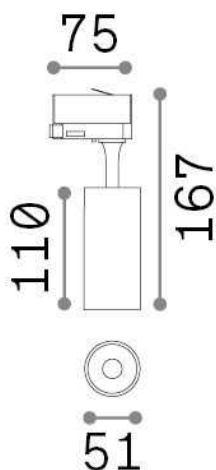

## Technical - Spotlights and Tracks

<b>Ean</b>	8021696322339
<b>Item</b>	FOX 08W CRI90 4000K ON-OFF WH
<b>Installation</b>	Spotlights and Tracks
<b>Guarantee</b>	5 years
<b>Gross weight</b>	1 kg
<b>Volume</b>	0.001485 m <sup>3</sup>