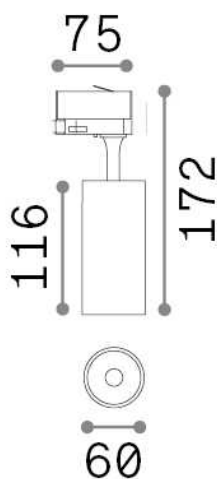

## Technical - Spotlights and Tracks

<b>Ean</b>	8021696250434
<b>Item</b>	FOX 15W CRI80 3000K ON-OFF WH
<b>Installation</b>	Spotlights and Tracks
<b>Guarantee</b>	5 years
<b>Gross weight</b>	0.48 kg
<b>Volume</b>	0.001848 m <sup>3</sup>

## Technical info

<b>Net weight</b>	0.38 kg
<b>Insulation class</b>	I
<b>Protection index</b>	IP20
<b>Compliance</b>	CE
<b>Operating temperature</b>	0° ~ +40 °C
<b>Dimmer</b>	NO, On-Off
<b>Power output</b>	220-240 V AC 50/60 Hz
<b>Power supply</b>	In-built, included Replaceable (by qualified operators only), electronic
<b>Adjustability</b>	vert. 0°-90° , orizz. 0°-355°
<b>Accessories not included</b>	Single connection on-off, Link on-off profile