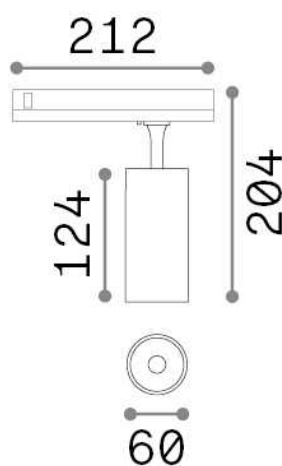

General info

Technical - Spotlights and Tracks

Ean	8021696302584
Item	FOX 15W CRI90 3000K DALI WH
Installation	Spotlights and Tracks
Guarantee	5 years
Gross weight	0.68 kg
Volume	0.0042 m ³

Technical info

Net weight	0.56 kg
Insulation class	II
Protection index	IP20
Compliance	CE
Operating temperature	0° ~ +40 °C
Dimmer	1, DALI
Power output	220-240 V AC 50/60 Hz
Power supply	In-built, included NO, electronic
Adjustability	vert. 0°-90° , orizz. 0°-355°
Accessories not included	Link 1-10V/DALI profile