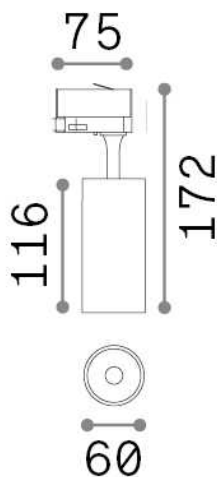

General info

Technical - Spotlights and Tracks

Ean	8021696285382
Item	FOX 15W CRI90 3000K ON-OFF WH
Installation	Spotlights and Tracks
Guarantee	5 years
Gross weight	0.48 kg
Volume	0.001848 m ³

Technical info

Net weight	0.38 kg
Insulation class	I
Protection index	IP20
Compliance	CE
Operating temperature	0° ~ +40 °C
Dimmer	NO, On-Off
Power output	220-240 V AC 50/60 Hz
Power supply	In-built, included Replaceable (by qualified operators only), electronic
Adjustability	vert. 0°-90° , orizz. 0°-355°
Accessories not included	Single connection on-off, Link on-off profile

Source info

Integrated source	Integrated LED module
Replaceable source	Replaceable (by qualified operators only)
Power	15 W
Emission	Direct
Max consumption	max 15,00 W
Features LED	LED COB BRIDGELUX
CCT LED	3000 K
Duration LED (t. 25°c)	30000 h
CRI	> 90
SDCM	3
Light beam	41°
Light beam flux	1550 lm
Useful light flux	1250 lm
Photobiological risk	1