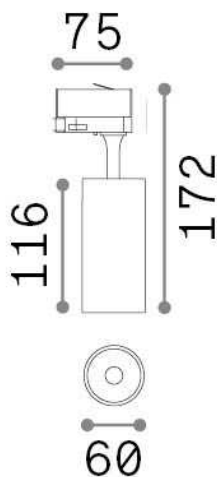

General info

Technical - Spotlights and Tracks

Ean	8021696322346
Item	FOX 15W CRI90 4000K ON-OFF BK
Installation	Spotlights and Tracks
Guarantee	5 years
Gross weight	0.48 kg
Volume	0.001848 m ³

Technical info

Net weight	0.38 kg
Insulation class	I
Protection index	IP20
Compliance	CE
Operating temperature	0° ~ +40 °C
Dimmer	NO, On-Off
Power output	220-240 V AC 50/60 Hz
Power supply	In-built, included Replaceable (by qualified operators only), electronic
Adjustability	vert. 0°-90° , orizz. 0°-355°
Accessories not included	Single connection on-off, Link on-off profile

Source info

Integrated source	Integrated LED module
Replaceable source	Replaceable (by qualified operators only)
Power	15 W
Emission	Direct
Max consumption	max 15,00 W
Features LED	LED COB BRIDGELUX
CCT LED	4000 K
Duration LED (t. 25°c)	30000 h
CRI	> 90
SDCM	3
Light beam	41°
Light beam flux	1600 lm
Useful light flux	1330 lm