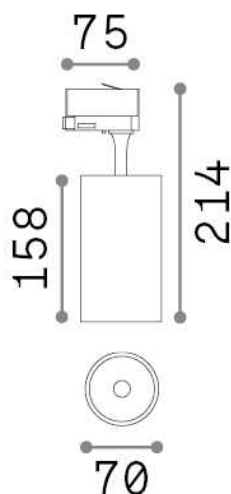

## Technical - Spotlights and Tracks

<b>Ean</b>	8021696250441
<b>Item</b>	FOX 25W CRI80 3000K ON-OFF BK
<b>Installation</b>	Spotlights and Tracks
<b>Guarantee</b>	5 years
<b>Gross weight</b>	0.64 kg
<b>Volume</b>	0.002688 m <sup>3</sup>

## Technical info

<b>Net weight</b>	0.54 kg
<b>Insulation class</b>	I
<b>Protection index</b>	IP20
<b>Compliance</b>	CE
<b>Operating temperature</b>	0° ~ +40 °C
<b>Dimmer</b>	NO, On-Off
<b>Power output</b>	220-240 V AC 50/60 Hz
<b>Power supply</b>	In-built, included Replaceable (by qualified operators only), electronic
<b>Adjustability</b>	vert. 0°-90° , orizz. 0°-355°
<b>Accessories not included</b>	Single connection on-off, Link on-off profile