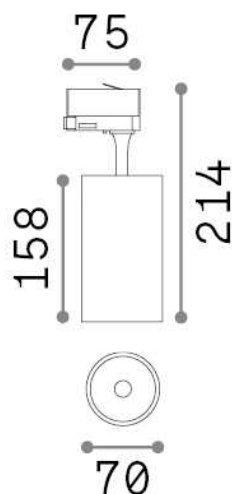

General info

Technical - Spotlights and Tracks

Ean	8021696267807
Item	FOX 25W CRI80 4000K ON-OFF WH
Installation	Spotlights and Tracks
Guarantee	5 years
Gross weight	0.64 kg
Volume	0.002688 m ³

Technical info

Net weight	0.54 kg
Insulation class	I
Protection index	IP20
Compliance	CE
Operating temperature	0° ~ +40 °C
Dimmer	NO, On-Off
Power output	220-240 V AC 50/60 Hz
Power supply	In-built, included Replaceable (by qualified operators only), electronic
Adjustability	vert. 0°-90° , orizz. 0°-355°
Accessories not included	Single connection on-off, Link on-off profile

Source info

Integrated source	Integrated LED module
Replaceable source	Replaceable (by qualified operators only)
Power	25 W
Emission	Direct
Max consumption	max 25,00 W
Features LED	LED COB BRIDGELUX
CCT LED	4000 K
Duration LED (t. 25°c)	30000 h
CRI	> 80
SDCM	3
Light beam	35°
Light beam flux	3050 lm
Useful light flux	2500 lm
Photobiological risk	1