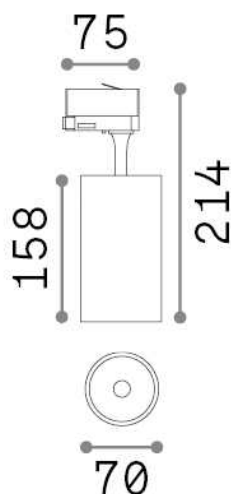

General info

Technical - Spotlights and Tracks

Ean	8021696285399
Item	FOX 25W CRI90 3000K ON-OFF BK
Installation	Spotlights and Tracks
Guarantee	5 years
Gross weight	0.64 kg
Volume	0.002688 m ³

Technical info

Net weight	0.54 kg
Insulation class	I
Protection index	IP20
Compliance	CE
Operating temperature	0° ~ +40 °C
Dimmer	NO, On-Off
Power output	220-240 V AC 50/60 Hz
Power supply	In-built, included Replaceable (by qualified operators only), electronic
Adjustability	vert. 0°-90° , orizz. 0°-355°
Accessories not included	Single connection on-off, Link on-off profile

Source info

Integrated source	Integrated LED module
Replaceable source	Replaceable (by qualified operators only)
Power	25 W
Emission	Direct
Max consumption	max 25,00 W
Features LED	LED COB BRIDGELUX
CCT LED	3000 K
Duration LED (t. 25°c)	30000 h
CRI	> 90
SDCM	3
Light beam	35°
Light beam flux	2550 lm
Useful light flux	2090 lm
Photobiological risk	1